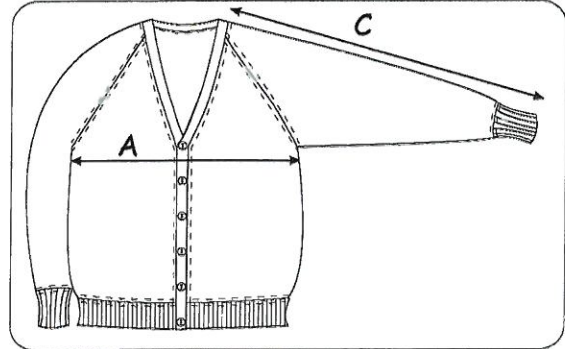

260gsm CREW NECK SWEATSHIRT

Colour

Navy	Sky	Maroon	Jade
Bottle	Black	Emerald	Yellow
Brown	Red	Purple	Wine
Royal		Marl Grey	

Age 1/2yrs only available in Navy, Royal & Red

Size	1/2yrs	2/3yrs	3/4yrs	5/6yrs	7/8yrs	9/10yrs	11/12yrs	13yrs	S	M	L	XL	XXL	XXXL
To fit chest	18/19	19/20	20/22	22/23	23/25	25/27	28/30	31/32	32/34	34/36	38/40	42/44	46/48	50/52
A. Chest Circ	63	68	72	77	82	88	94	99	102	107	117	127	132	142
2.5cm u/arm	25	27	28	30	32	34.5	37	39	40	42	46	50	52	56
B. C.B Length	35	42	44	48	52	56	58	60	62	64	69	73	74	75
(neck - hem)	14	16.5	17.5	19	20.5	22	23	23.5	24.5	25	27	28.5	29	29.5
C. Overarm	40	42	44	49	54	59	64	66	68	71	75	79	83	85
(neck - cuff)	16	16.5	17.5	19.5	21	23	25	26	27	28	29.5	31	33	33.5

£6.50

£7.95

260gsm SWEATSHIRT CARDIGAN

Colour

Navy	Maroon
Bottle	Emerald
Royal	Purple
Black	Marl Grey
Red	Jade

Age	2/3yrs	3/4yrs	5/6yrs	7/8yrs	9/10yrs	11/12yrs	13yrs
To fit chest	19/20	20/22	22/23	23/25	25/27	28/30	31/32
A. Chest Circ	68	72	77	82	87	92	97
2.5cm u/arm	26.5	28	30	32	34	36	38
B. C.B Length	37	39	43	47	51	55	59
(neck - hem)	14.5	15.5	17	18.5	20	21.5	23
C. Overarm	37	39	44	49	54	59	64
(side neck - cuff)	14.5	15.5	17.5	19.5	21	23	25

£7.95

190gsm POLO SHIRT

Colour

Navy	Emerald	Yellow	Maroon	White
Bottle	Gold	Royal	Sunflower	
Sky	Purple	Red	Jade	

Age 1/2yrs only available in Sky, White & Red

SIZE	1/2yrs	2/3yrs	3/4yrs	5/6yrs	7/8yrs	9/10yrs	11/12yrs	13yrs	S	M	L	XL	XXL	XXXL
To fit chest	18/19	19/20	20/22	22/23	23/25	25/27	28/30	31/32	32/34	34/36	38/40	42/44	46/48	50/52
A. Chest Circ	61	66	70	75	80	86	92	98	101	106	116	126	136	146
2.5cm u/arm	24	26	27.5	29.5	31.5	34	36	38.5	39.5	41.5	45.5	49.5	53.5	57.5
B. C.B Length	35	42	44	48	52	56	60	64	66	70	74	78	82	82
(neck - hem)	14	16.5	17.5	19	20.5	22	23.5	25	26	27.5	29	30.5	32	32
C. Overarm	11	13	14	15	16	18	20	20.5	21	21.5	22.5	24	25	25
(crown - cuff)	4.5	5	5.5	6	6.5	7	8	8	8.25	8.5	9	9.5	10	10