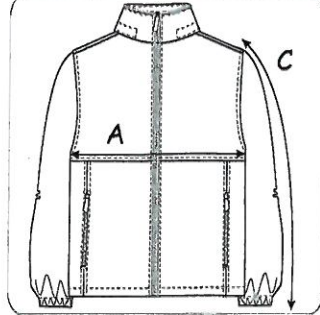

AMAZON INTERACTIVE JACKET (CAGOULE)

Colour: Navy, Black, Royal*, Red* ,Bottle* ,Burgundy*.
***NEW COLOURS ONLY AVAILABLE IN SIZES 2/3YRS - SMALL (NAVY & BLACK AVAILABLE IN ALL SIZES)**

Size	2/3yrs	3/4yrs	5/6yrs	7/8yrs	9/10yrs	11/12yrs	13yrs	S	M	L	XL
To fit chest	19/20	20/22	22/23	23/25	25/27	28/30	31/32	32/34	34/36	38/40	42/44
A. Chest Circ 2.5cm u/arm	73 29	77 30	81 32	85 33.5	91 36	97 38	101 40	105 41	111 44	121 47.5	131 51.5
B. C.B Length (neck - hem)	46.5 18	48.5 19	50.5 20	53.5 21	56.5 22	60.5 24	64.5 25.5	66.5 26	68.5 27	74.5 29.5	77.5 30.5
C. Overarm (crown - cuff)	34.5 13.5	38.5 15	41.5 16.5	44.5 17.5	46.5 18	48.5 19	51 20	54 21	55.5 22	57 22.5	58.5 23
	£7.90						£8.90				

NB ITEMS ARE SOLD SEPARATELY BUT FLEECE CAN BE ZIPPED INTO CAGOULE TO CREATE A 3 IN 1 JACKET (SPECIAL PRICE IF BOUGHT AS SET) (TO INCLUDE 2 LOGOS) CHILDS £14.95 ADULTS £17.35

SIBERIAN FLEECE

Colour

Navy Black Burgundy*
 Bottle* Red* Royal*

260gsm CREW NECK SWEATSHIRT

Colour

Navy	Sky	Maroon	Jade
Bottle	Black	Emerald	Yellow
Brown	Red	Purple	Wine
Royal		Marl Grey	

Age 1/2yrs only available in Navy, Royal & Red

Size	1/2yrs	2/3yrs	3/4yrs	5/6yrs	7/8yrs	9/10yrs	11/12yrs	13yrs	S	M	L	XL	XXL	XXXL
To fit chest	18/19	19/20	20/22	22/23	23/25	25/27	28/30	31/32	32/34	34/36	38/40	42/44	46/48	50/52
A. Chest Circ	63	68	72	77	82	88	94	99	102	107	117	127	132	142
2.5cm u/arm	25	27	28	30	32	34.5	37	39	40	42	46	50	52	56
B. C.B Length	35	42	44	48	52	56	58	60	62	64	69	73	74	75
(neck - hem)	14	16.5	17.5	19	20.5	22	23	23.5	24.5	25	27	28.5	29	29.5
C. Overarm	40	42	44	49	54	59	64	66	68	71	75	79	83	85
(neck - cuff)	16	16.5	17.5	19.5	21	23	25	26	27	28	29.5	31	33	33.5