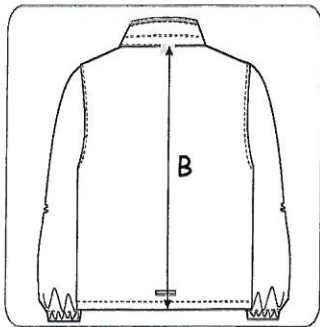

AMAZON INTERACTIVE JACKET (CAGOULE)

Colour: Navy, Black, Royal*, Red* ,Bottle* ,Burgundy*.
***NEW COLOURS ONLY AVAILABLE IN SIZES 2/3YRS - SMALL (NAVY & BLACK AVAILABLE IN ALL SIZES)**

Size	2/3yrs	3/4yrs	5/6yrs	7/8yrs	9/10yrs	11/12yrs	13yrs	S	M	L	XL
To fit chest	19/20	20/22	22/23	23/25	25/27	28/30	31/32	32/34	34/36	38/40	42/44
A. Chest Circ 2.5cm u/arm	73 29	77 30	81 32	85 33.5	91 36	97 38	101 40	105 41	111 44	121 47.5	131 51.5
B. C.B Length (neck - hem)	46.5 18	48.5 19	50.5 20	53.5 21	56.5 22	60.5 24	64.5 25.5	66.5 26	68.5 27	74.5 29.5	77.5 30.5
C. Overarm (crown - cuff)	34.5 13.5	38.5 15	41.5 16.5	44.5 17.5	46.5 18	48.5 19	51 20	54 21	55.5 22	57 22.5	58.5 23
	£7.90						£8.90				

NB ITEMS ARE SOLD SEPARATELY BUT FLEECE CAN BE ZIPPED INTO CAGOULE TO CREATE A 3 IN 1 JACKET (SPECIAL PRICE IF BOUGHT AS SET) (TO INCLUDE 2 LOGOS) CHILDS £14.95 ADULTS £17.35

SIBERIAN FLEECE

Colour

Navy Black Burgundy*
 Bottle* Red* Royal*

260gsm CREW NECK SWEATSHIRT

Colour

Navy	Sky	Maroon	Jade
Bottle	Black	Emerald	Yellow
Brown	Red	Purple	Wine
Royal		Marl Grey	

Age 1/2yrs only available in Navy, Royal & Red

Size	1/2yrs	2/3yrs	3/4yrs	5/6yrs	7/8yrs	9/10yrs	11/12yrs	13yrs	S	M	L	XL	XXL	XXXL
To fit chest	18/19	19/20	20/22	22/23	23/25	25/27	28/30	31/32	32/34	34/36	38/40	42/44	46/48	50/52
A. Chest Circ	63	68	72	77	82	88	94	99	102	107	117	127	132	142
2.5cm u/arm	25	27	28	30	32	34.5	37	39	40	42	46	50	52	56
B. C.B Length	35	42	44	48	52	56	58	60	62	64	69	73	74	75
(neck - hem)	14	16.5	17.5	19	20.5	22	23	23.5	24.5	25	27	28.5	29	29.5
C. Overarm	40	42	44	49	54	59	64	66	68	71	75	79	83	85
(neck - cuff)	16	16.5	17.5	19.5	21	23	25	26	27	28	29.5	31	33	33.5