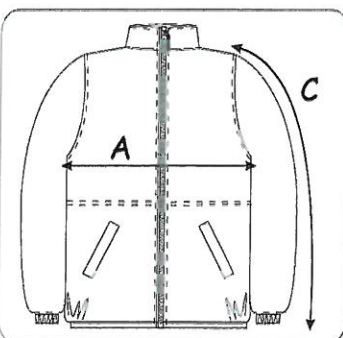

Size	2/3yrs	3/4yrs	5/6yrs	7/8yrs	9/10yrs	11/12yrs	13yrs	S	M	L	XL
To fit chest	19/20	20/22	22/23	23/25	25/27	28/30	31/32	32/34	34/36	38/40	42/44
A. Chest Circ 2.5cm u/arm	70 27.5	74 29	78 31	82 32	88 34.5	94 37	98 38.5	102 40	108 42.5	118 46.5	128 50.5
B. C.B Length (neck - hem)	44 17.5	46 18	48 19	51 20	54 21	58 23	62 24.5	64 25	66 26	72 28.5	75 29.5
C. Overarm (crown - cuff)	32 12.5	36 14	39 15.5	42 16.5	44 17	46 18	48.5 19	51.5 20.5	53 21	54.5 21.5	56 22
	£8.50						£9.95