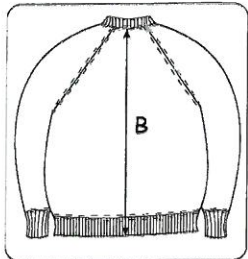

***NEW COLOURS ONLY AVAILABLE IN SIZES 2/3YRS - SMALL (NAVY & BLACK AVAILABLE IN ALL SIZES)**

Size	2/3yrs	3/4yrs	5/6yrs	7/8yrs	9/10yrs	11/12yrs	13yrs	S	M	L	XL
To fit chest	19/20	20/22	22/23	23/25	25/27	28/30	31/32	32/34	34/36	38/40	42/44
A. Chest Circ 2.5cm u/arm	70 27.5	74 29	78 31	82 32	88 34.5	94 37	98 38.5	102 40	108 42.5	118 46.5	128 50.5
B. C.B Length (neck - hem)	44 17.5	46 18	48 19	51 20	54 21	58 23	62 24.5	64 25	66 26	72 28.5	75 29.5
C. Overarm (crown - cuff)	32 12.5	36 14	39 15.5	42 16.5	44 17	46 18	48.5 19	51.5 20.5	53 21	54.5 21.5	56 22
	£8.50						£9.95				

260gsm CREW NECK SWEATSHIRT

Colour

Navy	Sky	Maroon	Jade
Bottle	Black	Emerald	Yellow
Brown	Red	Purple	Wine
Royal		Marl Grey	

Age 1/2yrs only available in Navy, Royal & Red

Size	1/2yrs	2/3yrs	3/4yrs	5/6yrs	7/8yrs	9/10yrs	11/12yrs	13yrs	S	M	L	XL	XXL	XXXL
To fit chest	18/19	19/20	20/22	22/23	23/25	25/27	28/30	31/32	32/34	34/36	38/40	42/44	46/48	50/52
A. Chest Circ	63	68	72	77	82	88	94	99	102	107	117	127	132	142
2.5cm u/arm	25	27	28	30	32	34.5	37	39	40	42	46	50	52	56
B. C.B Length	35	42	44	48	52	56	58	60	62	64	69	73	74	75
(neck - hem)	14	16.5	17.5	19	20.5	22	23	23.5	24.5	25	27	28.5	29	29.5
C. Overarm	40	42	44	49	54	59	64	66	68	71	75	79	83	85
(neck - cuff)	16	16.5	17.5	19.5	21	23	25	26	27	28	29.5	31	33	33.5