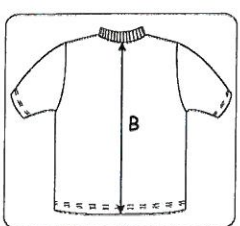

260gsm CREW NECK SWEATSHIRT

Colour

Navy	Sky	Maroon	Jade
Bottle	Black	Emerald	Yellow
Brown	Red	Purple	Wine
Royal		Marl Grey	

Age 1/2yrs only available in Navy, Royal & Red

Size	1/2yrs	2/3yrs	3/4yrs	5/6yrs	7/8yrs	9/10yrs	11/12yrs	13yrs	S	M	L	XL	XXL	XXXL
To fit chest	18/19	19/20	20/22	22/23	23/25	25/27	28/30	31/32	32/34	34/36	38/40	42/44	46/48	50/52
A. Chest Circ	63	68	72	77	82	88	94	99	102	107	117	127	132	142
2.5cm u/arm	25	27	28	30	32	34.5	37	39	40	42	46	50	52	56
B. C.B Length	35	42	44	48	52	56	58	60	62	64	69	73	74	75
(neck - hem)	14	16.5	17.5	19	20.5	22	23	23.5	24.5	25	27	28.5	29	29.5
C. Overarm	40	42	44	49	54	59	64	66	68	71	75	79	83	85
(neck - cuff)	16	16.5	17.5	19.5	21	23	25	26	27	28	29.5	31	33	33.5

£6.50

£7.95

260gsm SWEATSHIRT CARDIGAN

Colour

Navy	Maroon
Bottle	Emerald
Royal	Purple
Black	Marl Grey
Red	Jade

Age	2/3yrs	3/4yrs	5/6yrs	7/8yrs	9/10yrs	11/12yrs	13yrs
To fit chest	19/20	20/22	22/23	23/25	25/27	28/30	31/32
A. Chest Circ	68	72	77	82	87	92	97
2.5cm u/arm	26.5	28	30	32	34	36	38
B. C.B Length	37	39	43	47	51	55	59
(neck - hem)	14.5	15.5	17	18.5	20	21.5	23
C. Overarm	37	39	44	49	54	59	64
(side neck - cuff)	14.5	15.5	17.5	19.5	21	23	25

£7.95

190gsm POLO SHIRT

Colour

Navy	Emerald	Yellow	Maroon	White
Bottle	Gold	Royal	Sunflower	
Sky	Purple	Red	Jade	

Age 1/2yrs only available in Sky, White & Red

SIZE	1/2yrs	2/3yrs	3/4yrs	5/6yrs	7/8yrs	9/10yrs	11/12yrs	13yrs	S	M	L	XL	XXL	XXXL
To fit chest	18/19	19/20	20/22	22/23	23/25	25/27	28/30	31/32	32/34	34/36	38/40	42/44	46/48	50/52
A. Chest Circ	61	66	70	75	80	86	92	98	101	106	116	126	136	146
2.5cm u/arm	24	26	27.5	29.5	31.5	34	36	38.5	39.5	41.5	45.5	49.5	53.5	57.5
B. C.B Length	35	42	44	48	52	56	60	64	66	70	74	78	82	82
(neck - hem)	14	16.5	17.5	19	20.5	22	23.5	25	26	27.5	29	30.5	32	32
C. Overarm	11	13	14	15	16	18	20	20.5	21	21.5	22.5	24	25	25
(crown - cuff)	4.5	5	5.5	6	6.5	7	8	8	8.25	8.5	9	9.5	10	10