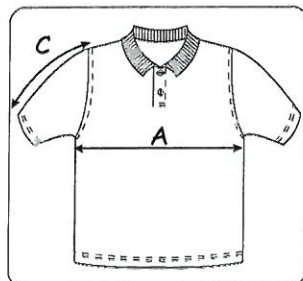

260gsm CREW NECK SWEATSHIRT

Colour

Navy	Sky	Maroon	Jade
Bottle	Black	Emerald	Yellow
Brown	Red	Purple	Wine
Royal		Marl Grey	

Age 1/2yrs only available in Navy, Royal & Red

Size	1/2yrs	2/3yrs	3/4yrs	5/6yrs	7/8yrs	9/10yrs	11/12yrs	13yrs	S	M	L	XL	XXL	XXXL
To fit chest	18/19	19/20	20/22	22/23	23/25	25/27	28/30	31/32	32/34	34/36	38/40	42/44	46/48	50/52
A. Chest Circ	63	68	72	77	82	88	94	99	102	107	117	127	132	142
2.5cm u/arm	25	27	28	30	32	34.5	37	39	40	42	46	50	52	56
B. C.B Length	35	42	44	48	52	56	58	60	62	64	69	73	74	75
(neck - hem)	14	16.5	17.5	19	20.5	22	23	23.5	24.5	25	27	28.5	29	29.5
C. Overarm	40	42	44	49	54	59	64	66	68	71	75	79	83	85
(neck - cuff)	16	16.5	17.5	19.5	21	23	25	26	27	28	29.5	31	33	33.5

£6.50

£7.95

260gsm SWEATSHIRT CARDIGAN

Colour

Navy	Maroon
Bottle	Emerald
Royal	Purple
Black	Marl Grey
Red	Jade

Age	2/3yrs	3/4yrs	5/6yrs	7/8yrs	9/10yrs	11/12yrs	13yrs
To fit chest	19/20	20/22	22/23	23/25	25/27	28/30	31/32
A. Chest Circ	68	72	77	82	87	92	97
2.5cm u/arm	26.5	28	30	32	34	36	38
B. C.B Length	37	39	43	47	51	55	59
(neck - hem)	14.5	15.5	17	18.5	20	21.5	23
C. Overarm	37	39	44	49	54	59	64
(side neck - cuff)	14.5	15.5	17.5	19.5	21	23	25

£7.95

190gsm POLO SHIRT

Colour

Navy	Emerald	Yellow	Maroon	White
Bottle	Gold	Royal	Sunflower	
Sky	Purple	Red	Jade	

Age 1/2yrs only available in Sky, White & Red

SIZE	1/2yrs	2/3yrs	3/4yrs	5/6yrs	7/8yrs	9/10yrs	11/12yrs	13yrs	S	M	L	XL	XXL	XXXL
To fit chest	18/19	19/20	20/22	22/23	23/25	25/27	28/30	31/32	32/34	34/36	38/40	42/44	46/48	50/52
A. Chest Circ	61	66	70	75	80	86	92	98	101	106	116	126	136	146
2.5cm u/arm	24	26	27.5	29.5	31.5	34	36	38.5	39.5	41.5	45.5	49.5	53.5	57.5
B. C.B Length	35	42	44	48	52	56	60	64	66	70	74	78	82	82
(neck - hem)	14	16.5	17.5	19	20.5	22	23.5	25	26	27.5	29	30.5	32	32
C. Overarm	11	13	14	15	16	18	20	20.5	21	21.5	22.5	24	25	25
(crown - cuff)	4.5	5	5.5	6	6.5	7	8	8	8.25	8.5	9	9.5	10	10