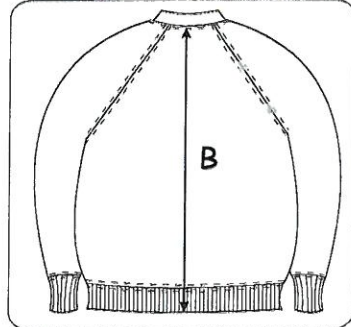

260gsm CREW NECK SWEATSHIRT

Colour

Navy	Sky	Maroon	Jade
Bottle	Black	Emerald	Yellow
Brown	Red	Purple	Wine
Royal		Marl Grey	

Age 1/2yrs only available in Navy, Royal & Red

Size	1/2yrs	2/3yrs	3/4yrs	5/6yrs	7/8yrs	9/10yrs	11/12yrs	13yrs	S	M	L	XL	XXL	XXXL
To fit chest	18/19	19/20	20/22	22/23	23/25	25/27	28/30	31/32	32/34	34/36	38/40	42/44	46/48	50/52
A. Chest Circ	63	68	72	77	82	88	94	99	102	107	117	127	132	142
2.5cm u/arm	25	27	28	30	32	34.5	37	39	40	42	46	50	52	56
B. C.B Length	35	42	44	48	52	56	58	60	62	64	69	73	74	75
(neck - hem)	14	16.5	17.5	19	20.5	22	23	23.5	24.5	25	27	28.5	29	29.5
C. Overarm	40	42	44	49	54	59	64	66	68	71	75	79	83	85
(neck - cuff)	16	16.5	17.5	19.5	21	23	25	26	27	28	29.5	31	33	33.5

£6.50

£7.95

260gsm SWEATSHIRT CARDIGAN

Colour

Navy	Maroon
Bottle	Emerald
Royal	Purple
Black	Marl Grey
Red	Jade

Age	2/3yrs	3/4yrs	5/6yrs	7/8yrs	9/10yrs	11/12yrs	13yrs
To fit chest	19/20	20/22	22/23	23/25	25/27	28/30	31/32
A. Chest Circ	68	72	77	82	87	92	97
2.5cm u/arm	26.5	28	30	32	34	36	38
B. C.B Length	37	39	43	47	51	55	59
(neck - hem)	14.5	15.5	17	18.5	20	21.5	23
C. Overarm	37	39	44	49	54	59	64
(side neck - cuff)	14.5	15.5	17.5	19.5	21	23	25

£7.95

190gsm POLO SHIRT

Colour

Navy	Emerald	Yellow	Maroon	White
Bottle	Gold	Royal	Sunflower	
Sky	Purple	Red	Jade	

Age 1/2yrs only available in Sky, White & Red

SIZE	1/2yrs	2/3yrs	3/4yrs	5/6yrs	7/8yrs	9/10yrs	11/12yrs	13yrs	S	M	L	XL	XXL	XXXL
To fit chest	18/19	19/20	20/22	22/23	23/25	25/27	28/30	31/32	32/34	34/36	38/40	42/44	46/48	50/52
A. Chest Circ	61	66	70	75	80	86	92	98	101	106	116	126	136	146
2.5cm u/arm	24	26	27.5	29.5	31.5	34	36	38.5	39.5	41.5	45.5	49.5	53.5	57.5
B. C.B Length	35	42	44	48	52	56	60	64	66	70	74	78	82	82
(neck - hem)	14	16.5	17.5	19	20.5	22	23.5	25	26	27.5	29	30.5	32	32
C. Overarm	11	13	14	15	16	18	20	20.5	21	21.5	22.5	24	25	25
(crown - cuff)	4.5	5	5.5	6	6.5	7	8	8	8.25	8.5	9	9.5	10	10