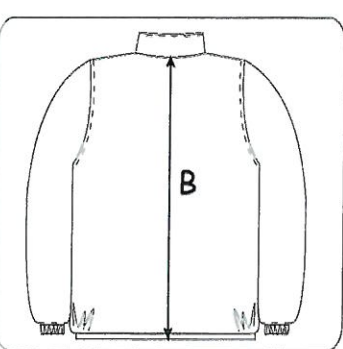

Size	2/3yrs	3/4yrs	5/6yrs	7/8yrs	9/10yrs	11/12yrs	13yrs	S	M	L	XL
To fit chest	19/20	20/22	22/23	23/25	25/27	28/30	31/32	32/34	34/36	38/40	42/44
A. Chest Circ 2.5cm u/arm	70 27.5	74 29	78 31	82 32	88 34.5	94 37	98 38.5	102 40	108 42.5	118 46.5	128 50.5
B. C.B Length (neck - hem)	44 17.5	46 18	48 19	51 20	54 21	58 23	62 24.5	64 25	66 26	72 28.5	75 29.5
C. Overarm (crown - cuff)	32 12.5	36 14	39 15.5	42 16.5	44 17	46 18	48.5 19	51.5 20.5	53 21	54.5 21.5	56 22
	£8.50						£9.95