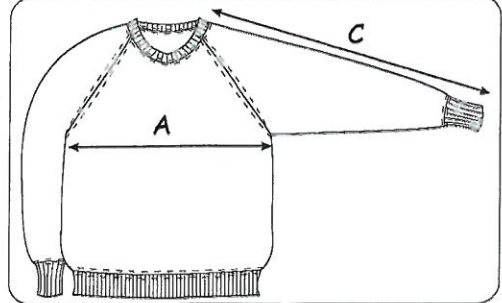

***NEW COLOURS ONLY AVAILABLE IN SIZES 2/3YRS - SMALL (NAVY & BLACK AVAILABLE IN ALL SIZES)**

Size	2/3yrs	3/4yrs	5/6yrs	7/8yrs	9/10yrs	11/12yrs	13yrs	S	M	L	XL
To fit chest	19/20	20/22	22/23	23/25	25/27	28/30	31/32	32/34	34/36	38/40	42/44
A. Chest Circ 2.5cm u/arm	70 27.5	74 29	78 31	82 32	88 34.5	94 37	98 38.5	102 40	108 42.5	118 46.5	128 50.5
B. C.B Length (neck - hem)	44 17.5	46 18	48 19	51 20	54 21	58 23	62 24.5	64 25	66 26	72 28.5	75 29.5
C. Overarm (crown - cuff)	32 12.5	36 14	39 15.5	42 16.5	44 17	46 18	48.5 19	51.5 20.5	53 21	54.5 21.5	56 22
	£8.50						£9.95				

260gsm CREW NECK SWEATSHIRT

Colour

Navy	Sky	Maroon	Jade
Bottle	Black	Emerald	Yellow
Brown	Red	Purple	Wine
Royal		Marl Grey	

Age 1/2yrs only available in Navy, Royal & Red

Size	1/2yrs	2/3yrs	3/4yrs	5/6yrs	7/8yrs	9/10yrs	11/12yrs	13yrs	S	M	L	XL	XXL	XXXL
To fit chest	18/19	19/20	20/22	22/23	23/25	25/27	28/30	31/32	32/34	34/36	38/40	42/44	46/48	50/52
A. Chest Circ	63	68	72	77	82	88	94	99	102	107	117	127	132	142
2.5cm u/arm	25	27	28	30	32	34.5	37	39	40	42	46	50	52	56
B. C.B Length	35	42	44	48	52	56	58	60	62	64	69	73	74	75
(neck - hem)	14	16.5	17.5	19	20.5	22	23	23.5	24.5	25	27	28.5	29	29.5
C. Overarm	40	42	44	49	54	59	64	66	68	71	75	79	83	85
(neck - cuff)	16	16.5	17.5	19.5	21	23	25	26	27	28	29.5	31	33	33.5